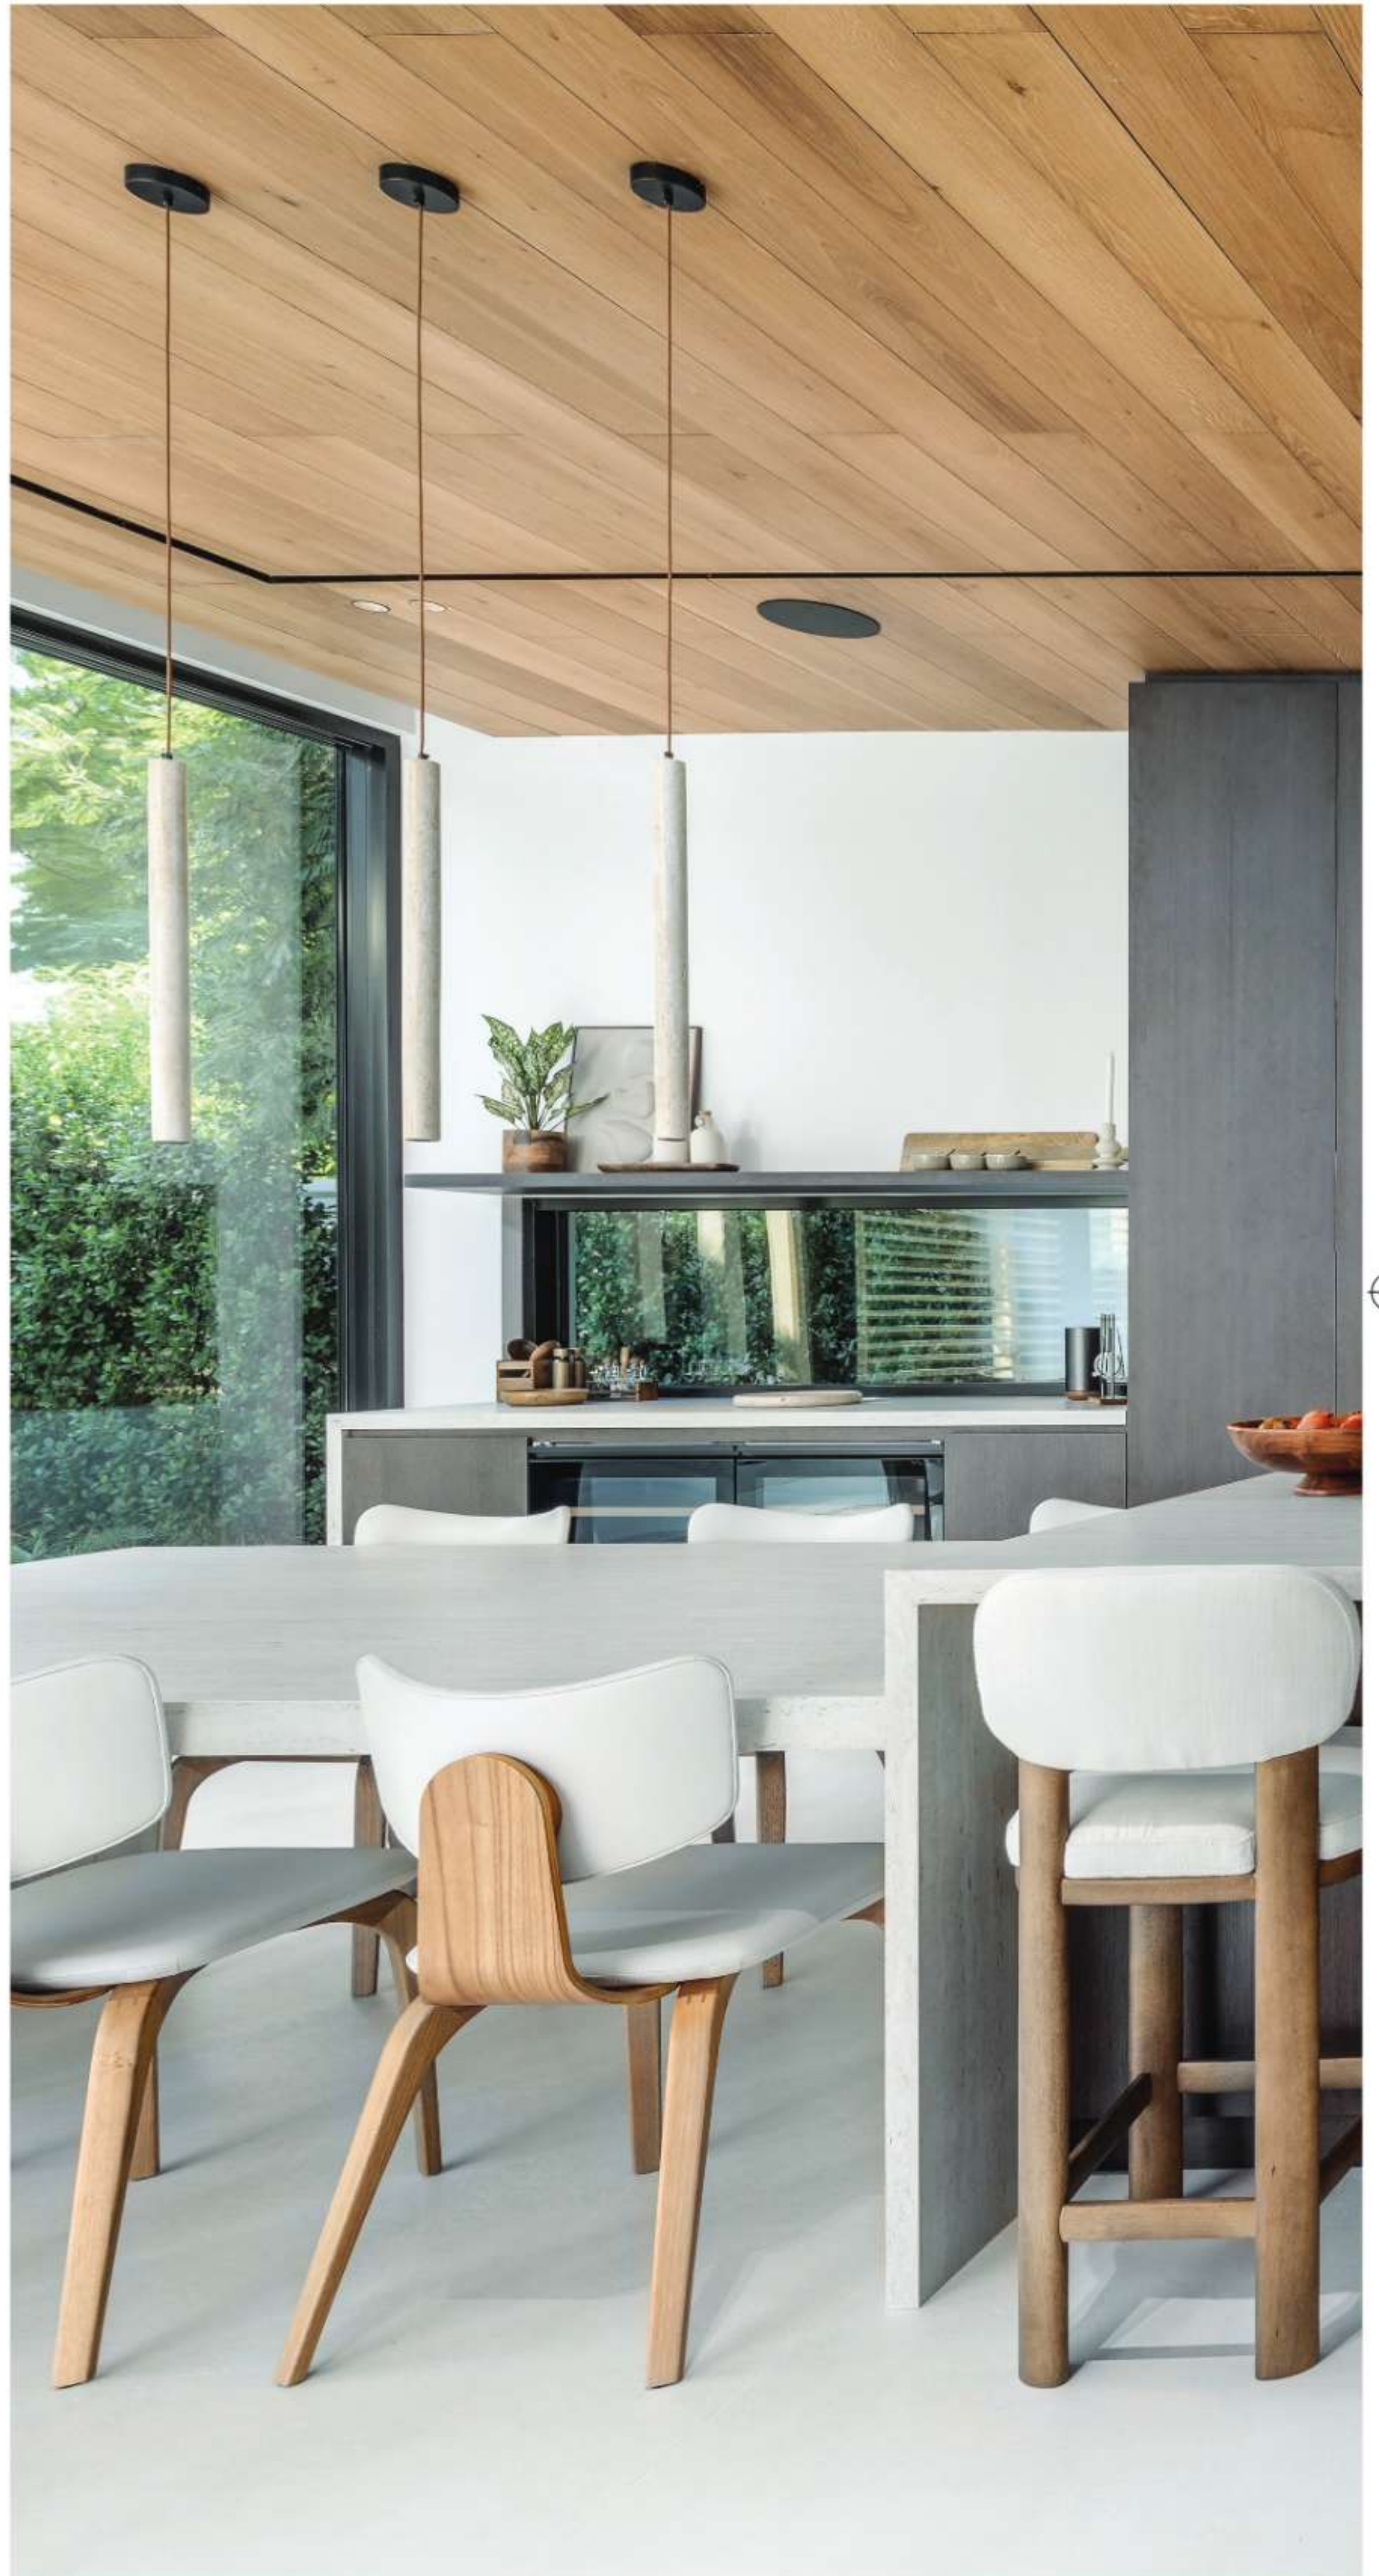

INTERIORS

In the heart of Al Barari, Dubai's verdant sanctuary, a villa emerges quietly among gardens, water features, and meandering paths. Designed by Claudia Baliyan of Creating Homes, it is a home that breathes—a retreat where calm, clarity, and light take precedence. Here, luxury is measured not in opulence, but in space to pause, move, and simply be.

"Bali was our emotional compass," says Baliyan, *"but Al Barari gave the home its grounding."* The villa does not replicate a tropical cliché; it translates a way of life: openness, mindfulness, and a quiet, constant conversation with nature. Floor-to-ceiling glass frames gardens like living paintings, while interiors flow effortlessly from one room to the next. Every transition, every carefully framed view, invites a moment of reflection—a breath of sunlight on stone, the tactile warmth of wood underfoot, the gentle sway of leaves in the breeze. ▶